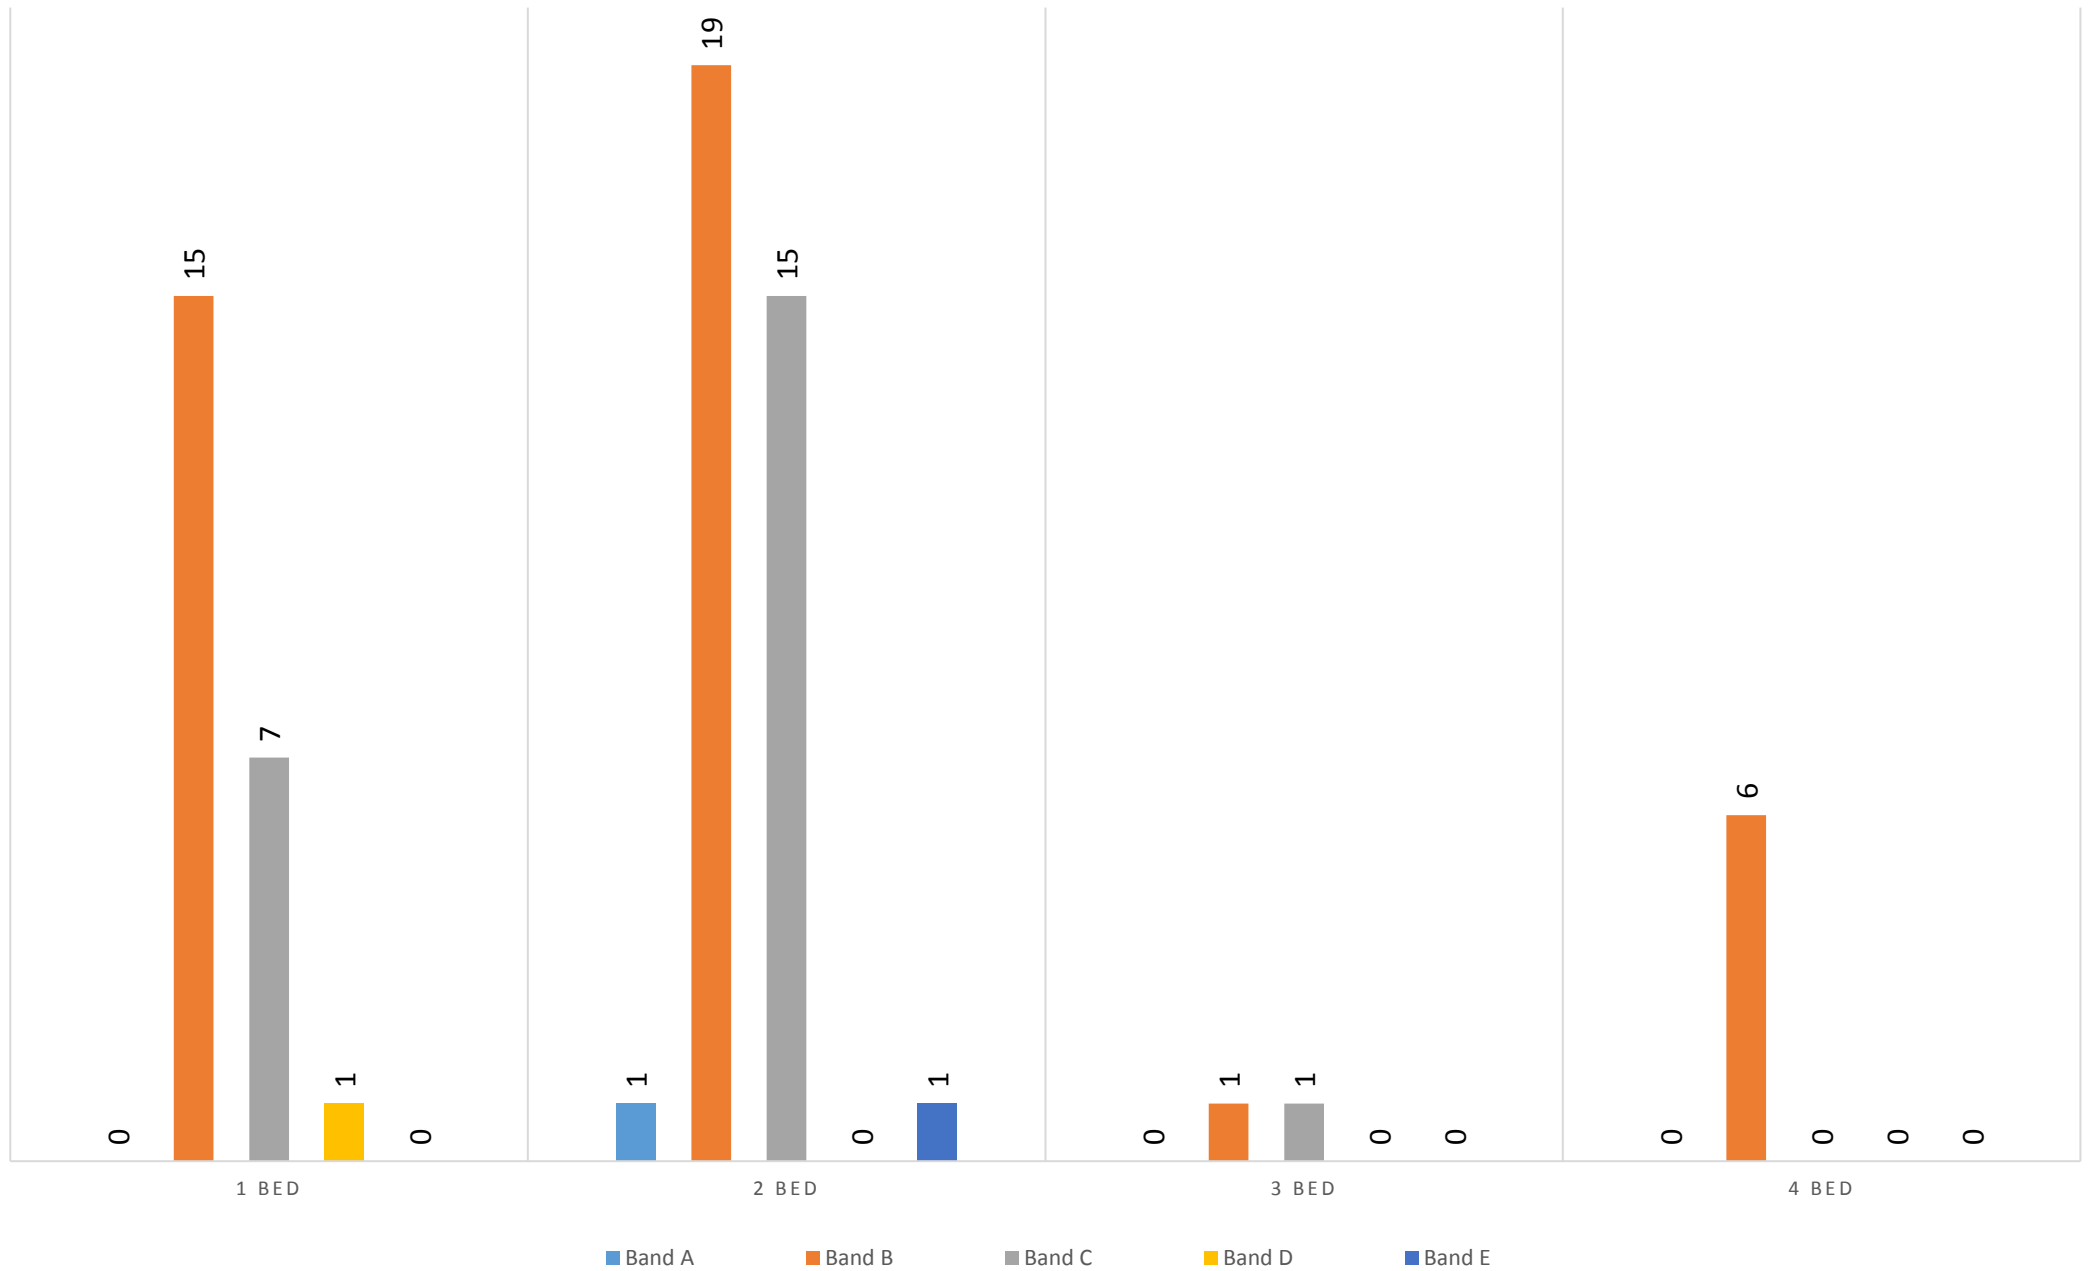

NUMBER OF LETS BY NUMBER OF BEDROOMS AND BAND