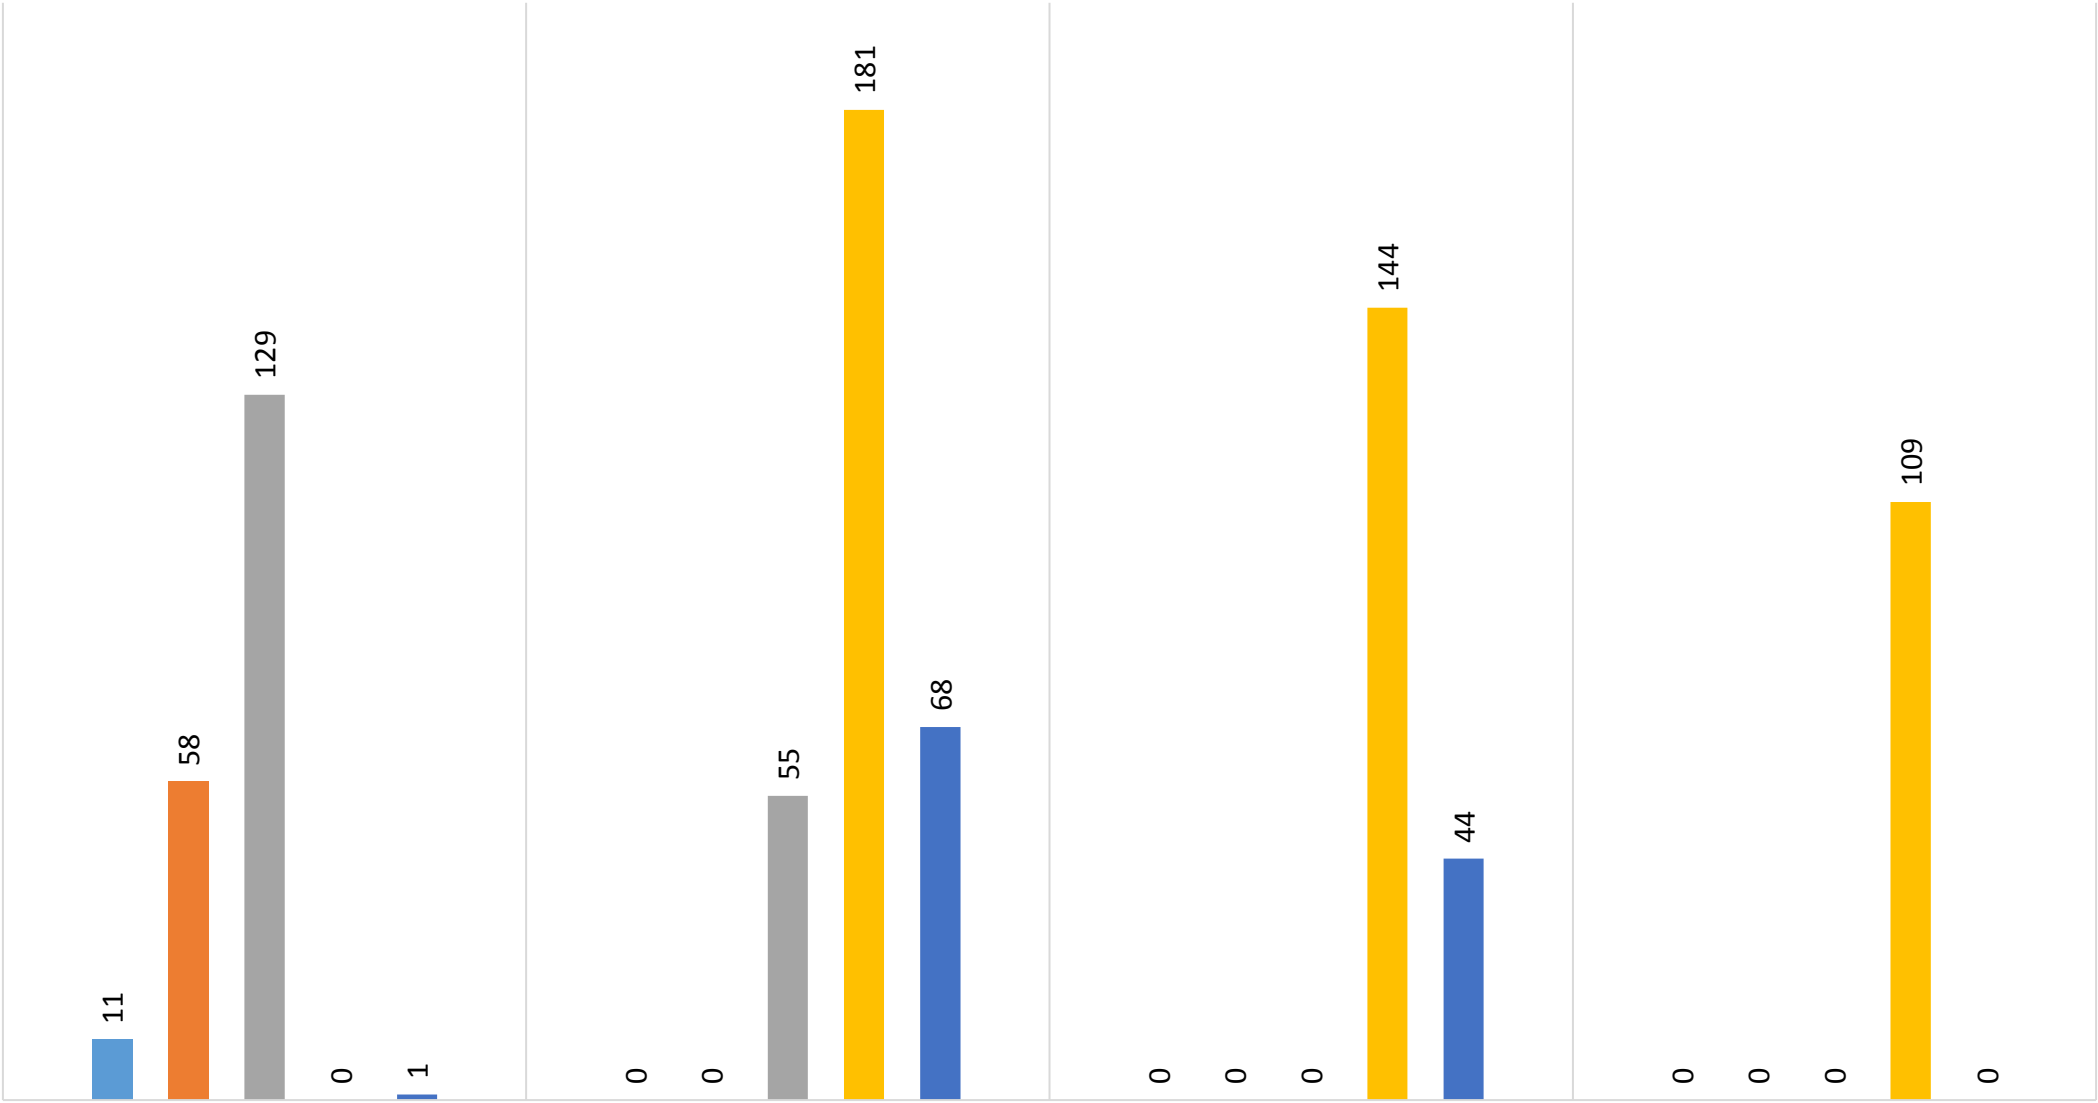

AVERAGE NUMBER OF BIDS BY PROPERTY AND SIZE

■ Bedsit   ■ Bungalow   ■ Flat   ■ House   ■ Maisonette