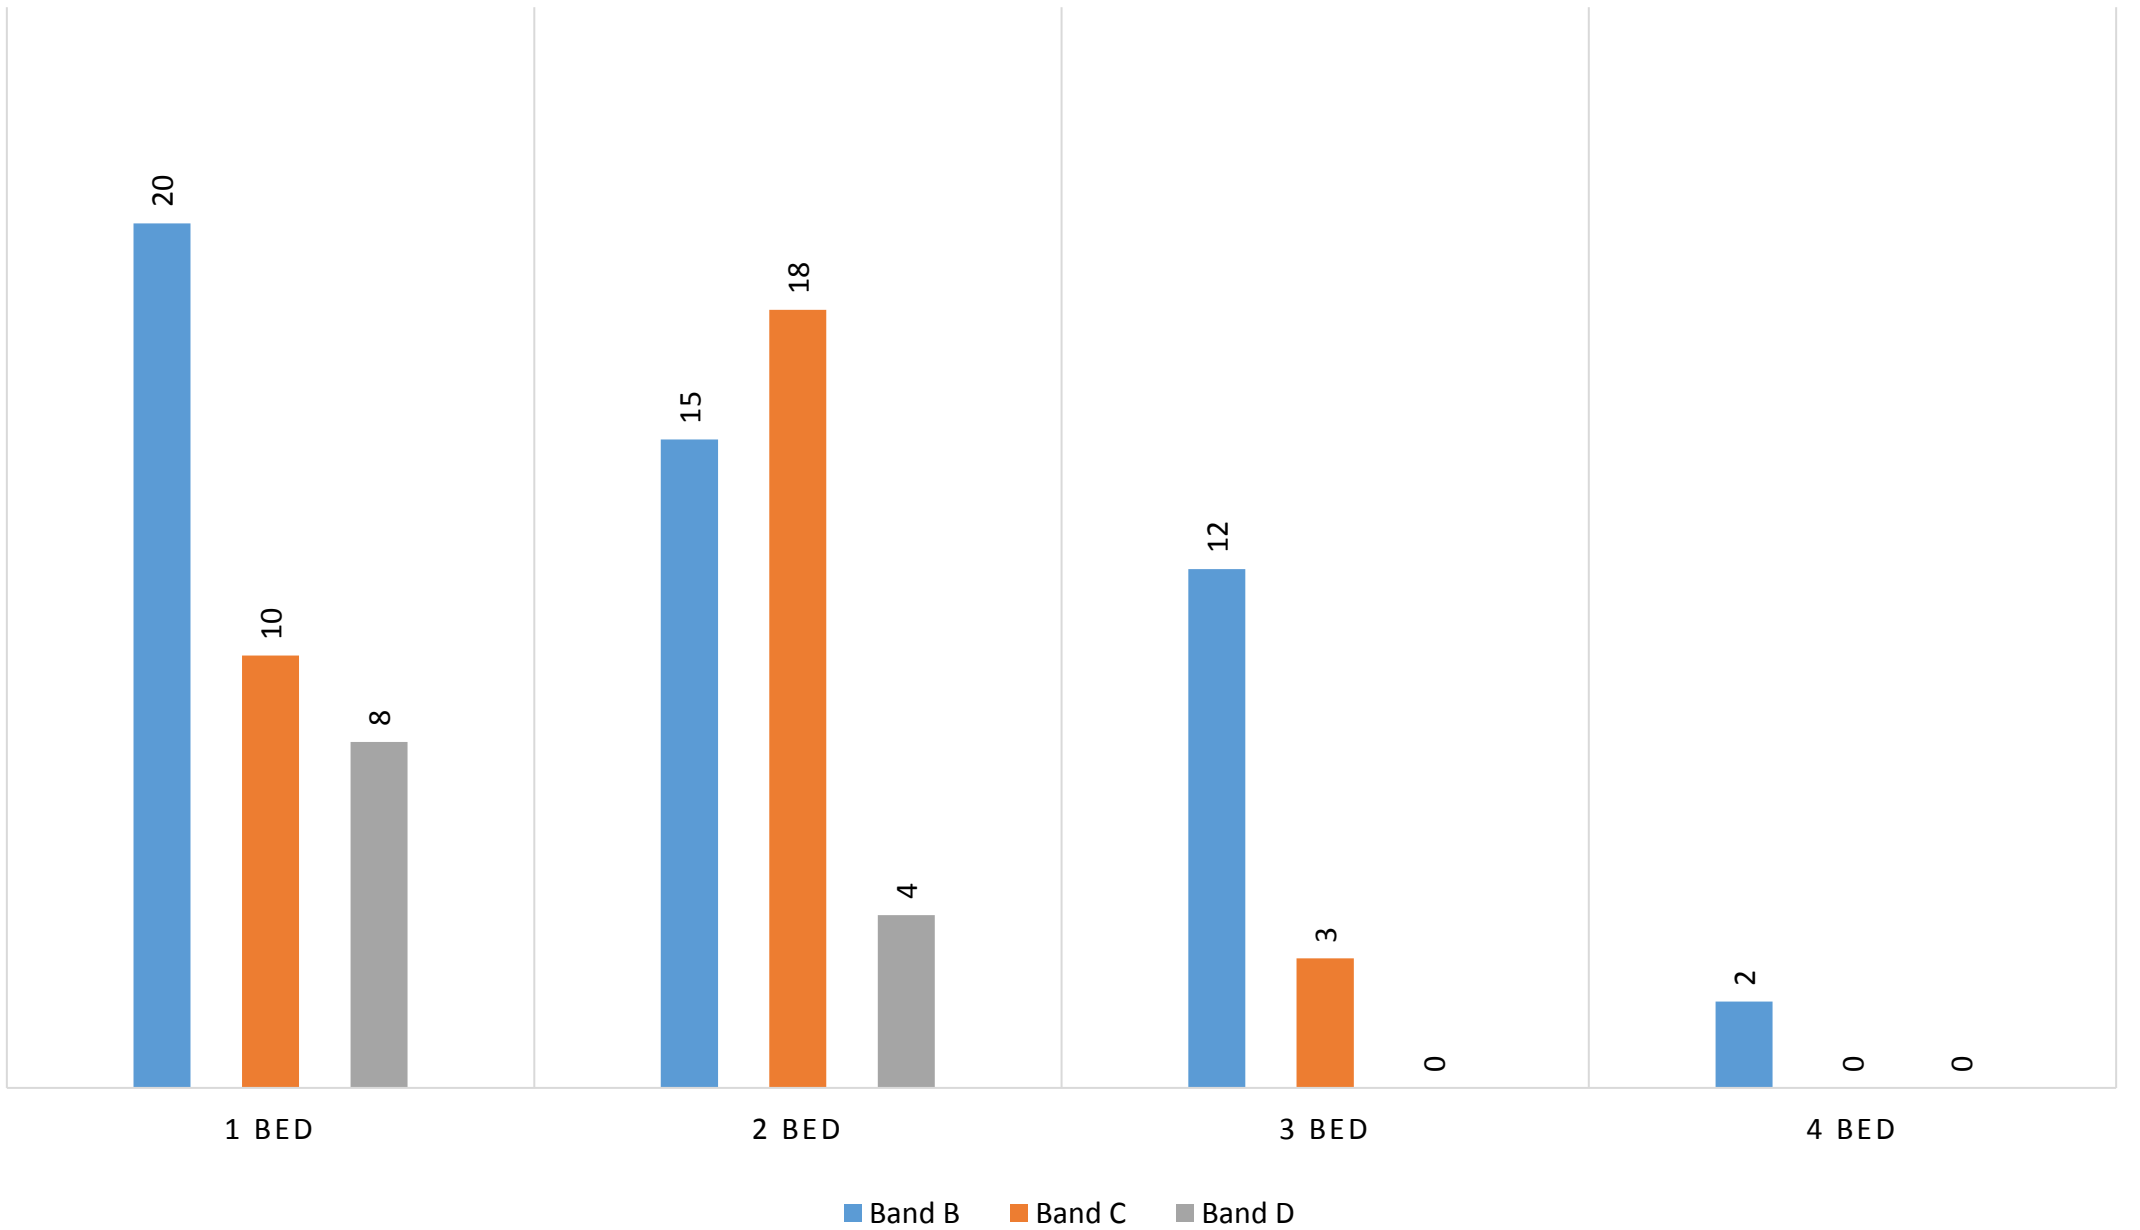

NUMBER OF LETS BY NUMBER OF BEDROOMS AND BAND