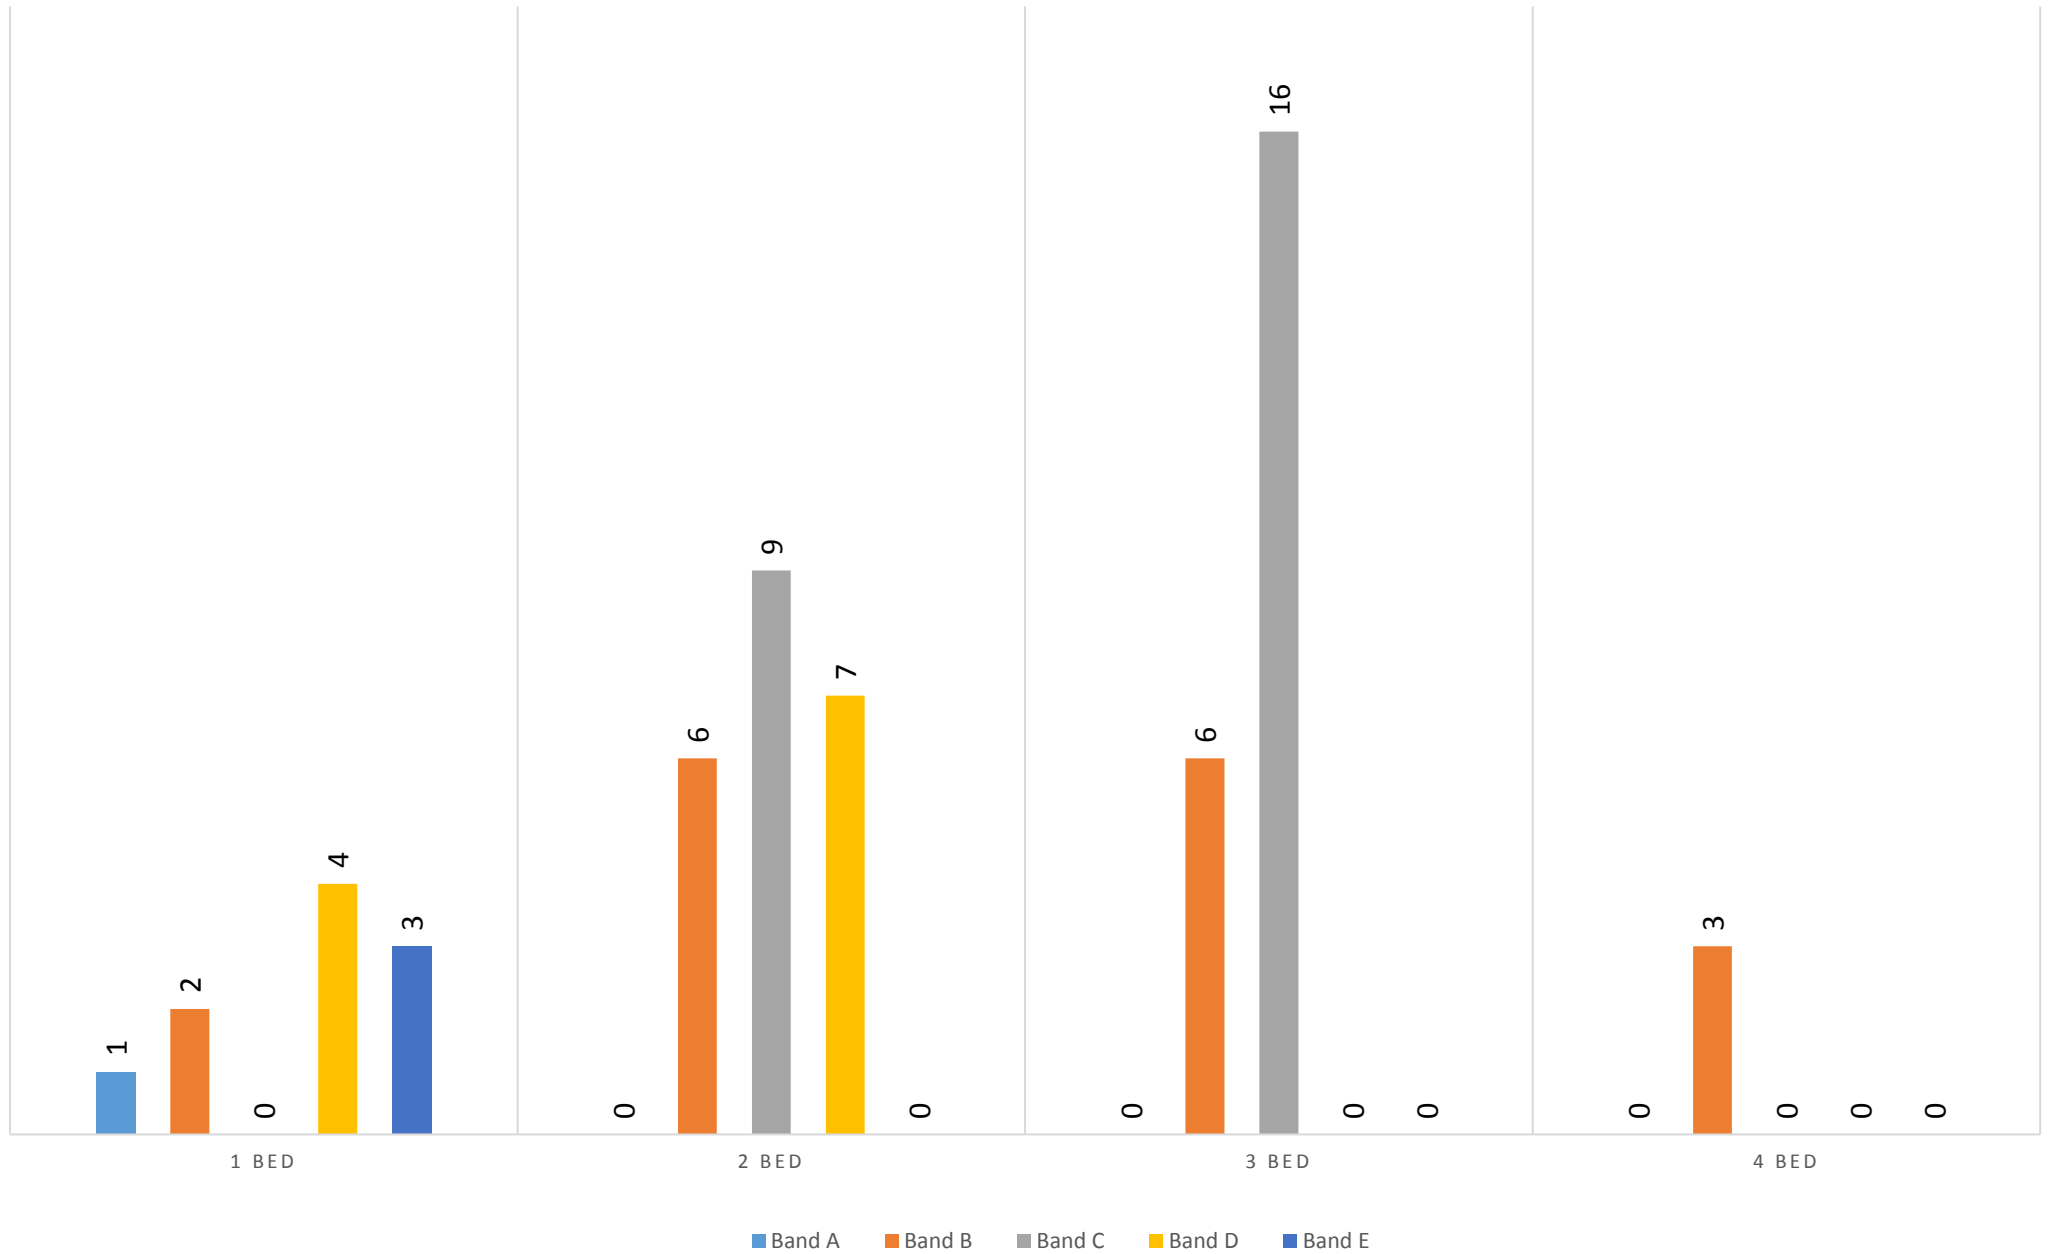

NUMBER OF LETS BY NUMBER OF BEDROOMS AND BAND