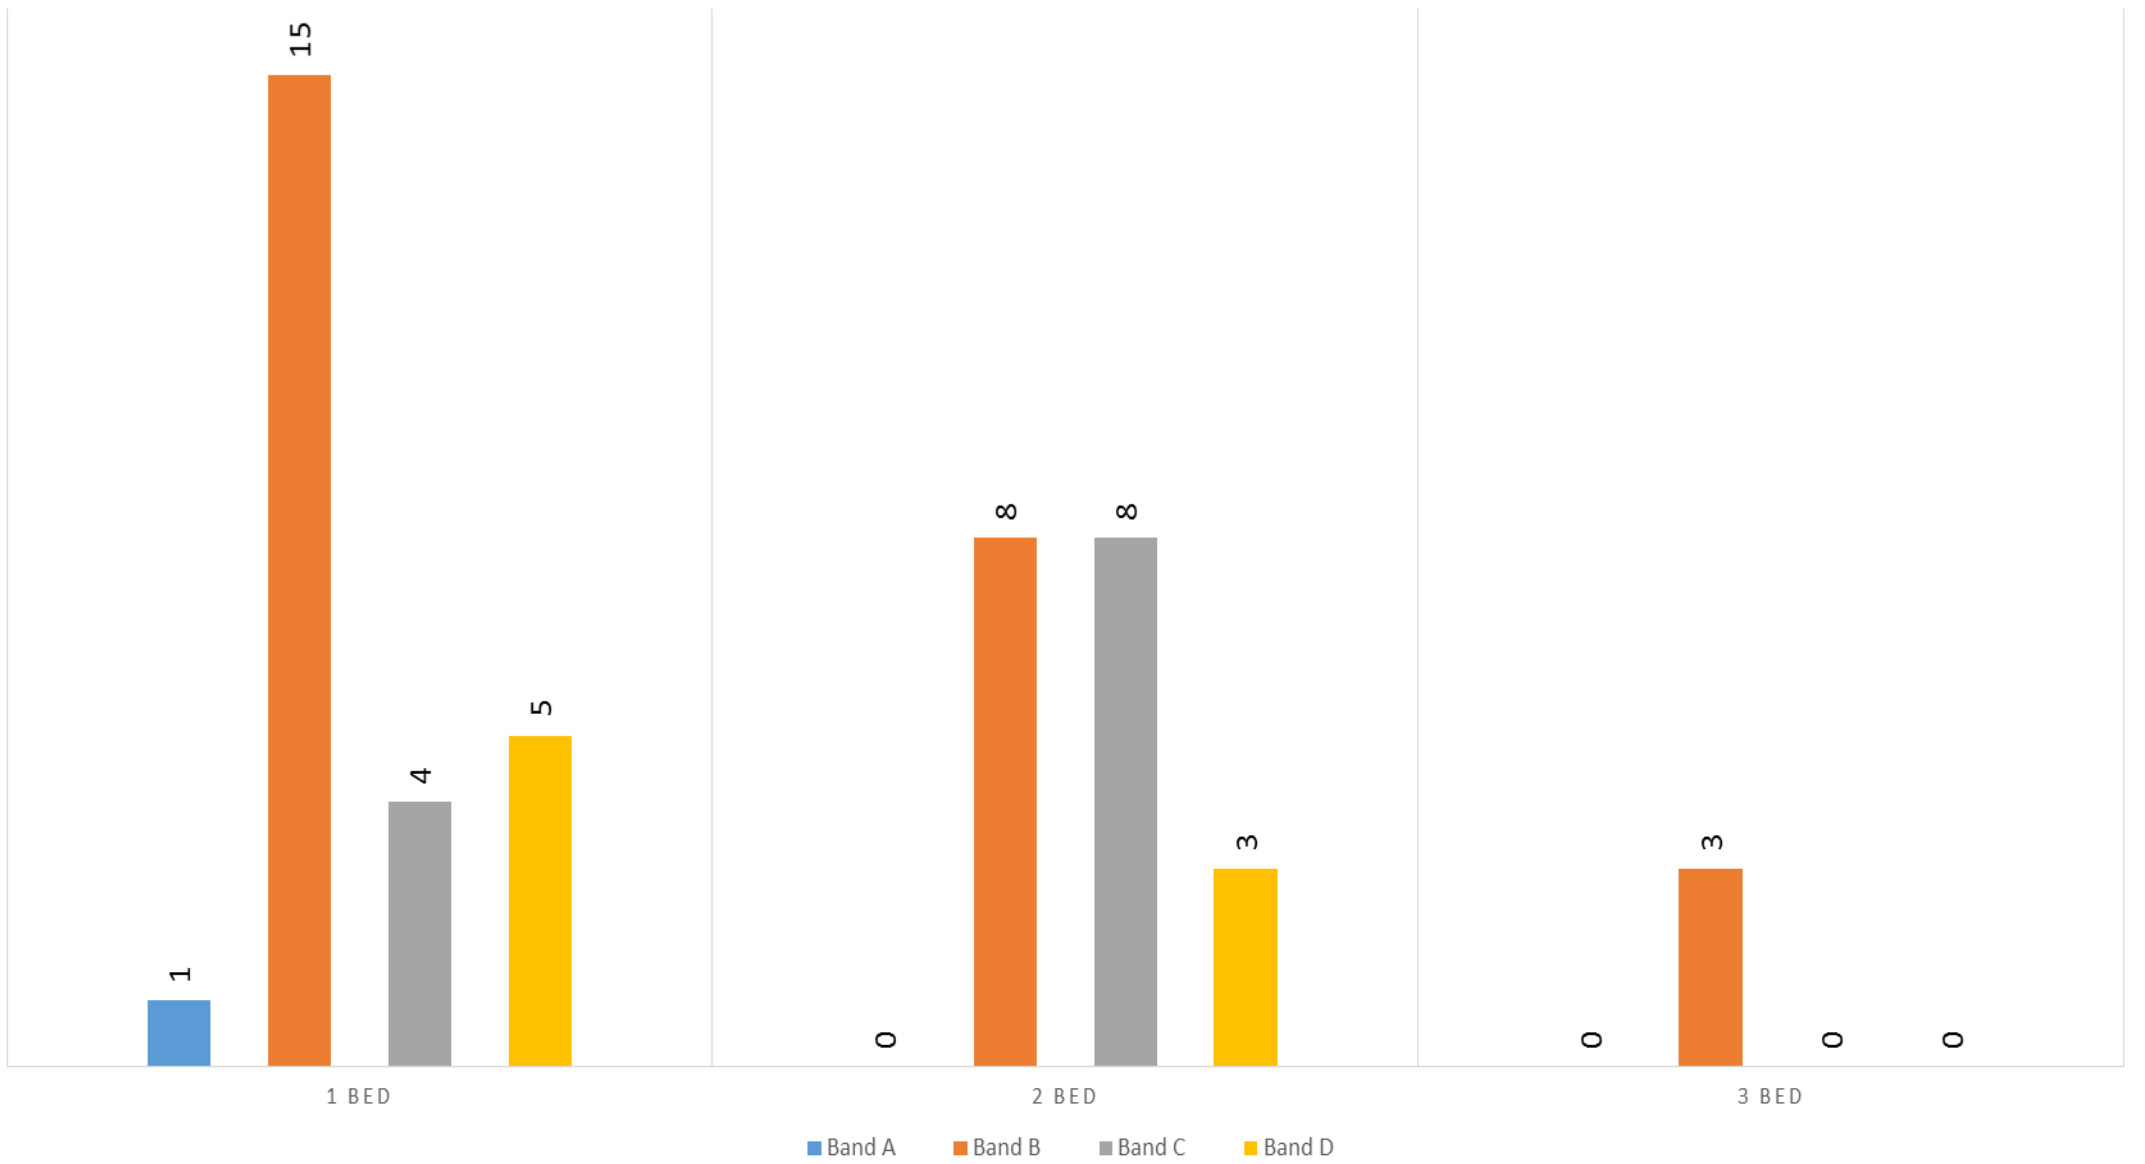

NUMBER OF LETS BY NUMBER OF BEDROOMS AND BAND