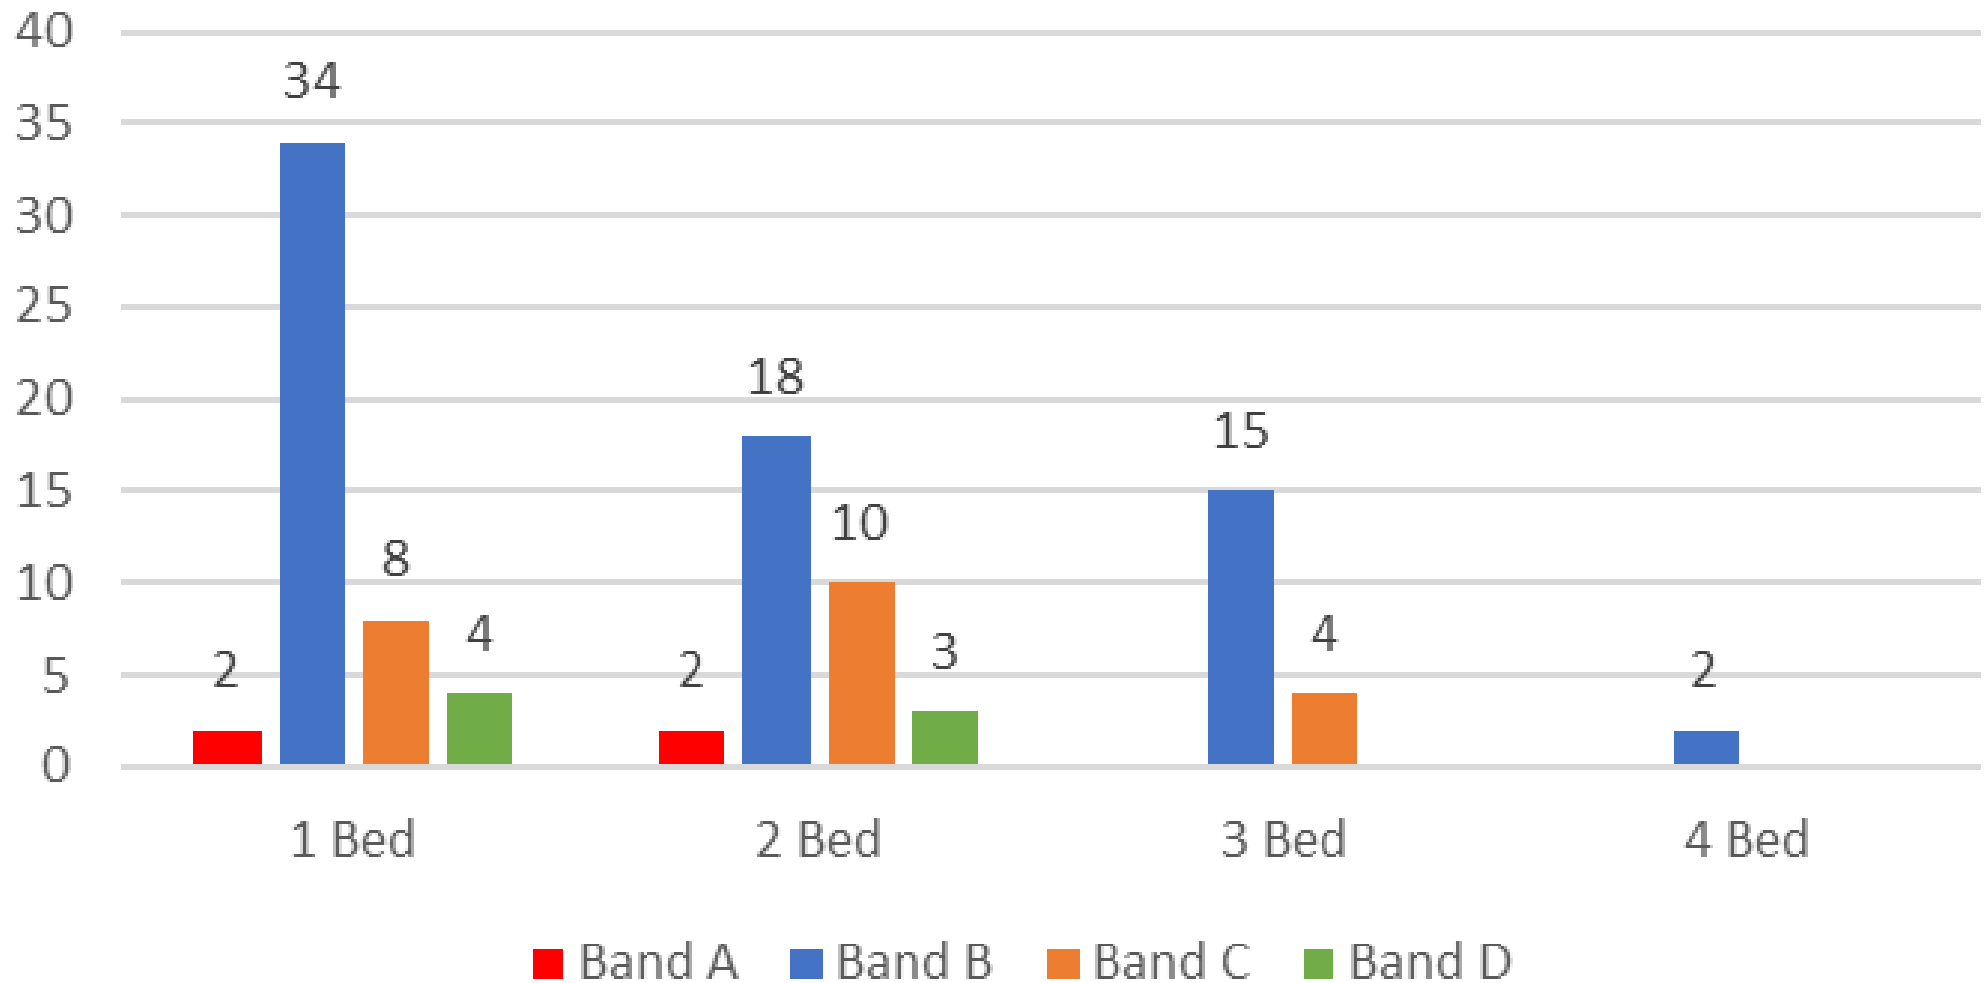

Let Date	Number of Bedrooms	Property Type	Accessibility	Sheltered	Address	Area	Band of Successful Applicant	Band Start Date	Bid Position of Successful Applicant	Number of Bids	Direct Let
23-Nov-21	3	House	5-General Needs	N	Wykes Rd	Exeter	Band B	16/12/2020	1	218	N
23-Nov-21	2	Flat	5-General Needs	N	Mermaid Court	Exeter	Band B	09/05/2021	1	82	N
23-Nov-21	2	Maisonette	5-General Needs	N	134 Fore Street	Exeter	Band B	15/07/2021	1	44	N
23-Nov-21	2	Flat	3-Step Free	Y	Grandisson Court	Exeter	Band C	02/03/2021	10	20	N
23-Nov-21	3	House	4-Max 3 Steps	N	Lower Wear Road	Exeter	Band B	19/03/2021	5	168	N
23-Nov-21	1	Flat	3-Step Free	Y	Faraday House	Exeter	Band B	23/06/2021	13	70	N
25-Nov-21	1	Flat	3-Step Free	Y	Faraday House	Exeter	Band C	26/01/2021	9	27	N
25-Nov-21	3	House	4-Max 3 Steps	N	Bramley Avenue	Exeter	Band C	26/08/2020	81	113	
25-Nov-21	3	House	3-Step Free	N	Hockings Green	Exeter	Band B	26/06/2021	1	1	Y
25-Nov-21	1	Flat	4-Max 3 Steps	Y	Globefield	Exeter	Band A	18/05/2021	1	47	N
25-Nov-21	3	House	5-General Needs	N	Redhills Close	Exeter	Band B	17/08/2021	7	131	N
25-Nov-21	1	Flat	4-Max 3 Steps	N	Carlyon Close	Exeter	Band B	23/11/2020	19	174	N
25-Nov-21	3	House	4-Max 3 Steps	N	Rifford Road	Exeter	Band B	27/04/2021	10	224	N
25-Nov-21	1	Bedsit	5-General Needs	N	Alford Crescent	Exeter	Band B	04/10/2019	3	190	N
25-Nov-21	3	Maisonette	5-General Needs	N	Lancelot Road	Exeter	Band B	27/07/2021	3	53	
25-Nov-21	1	Bungalow	4-Max 3 Steps	Y	Bodley Close	Exeter	Band B	20/08/2021	9	36	N
26-Nov-21	2	Flat	5-General Needs	N	Bartholomew St West	Exeter	Band A	26/07/2021	1	51	
26-Nov-21	1	Flat	5-General Needs	N	Wheatley Court	Exeter	Band B	08/07/2021	33	230	N
29-Nov-21	3	House	5-General Needs	N	Barley Mount	Exeter	Band B	26/04/2021	4	146	N
29-Nov-21	2	Flat	5-General Needs	N	Fouracre	Exeter	Band B	07/10/2021	5	85	N
30-Nov-21	1	Flat	5-General Needs	N	Norwood House	Exeter	Band D	19/05/2017	2	17	N

Number of lets by Number of Bedrooms and Band