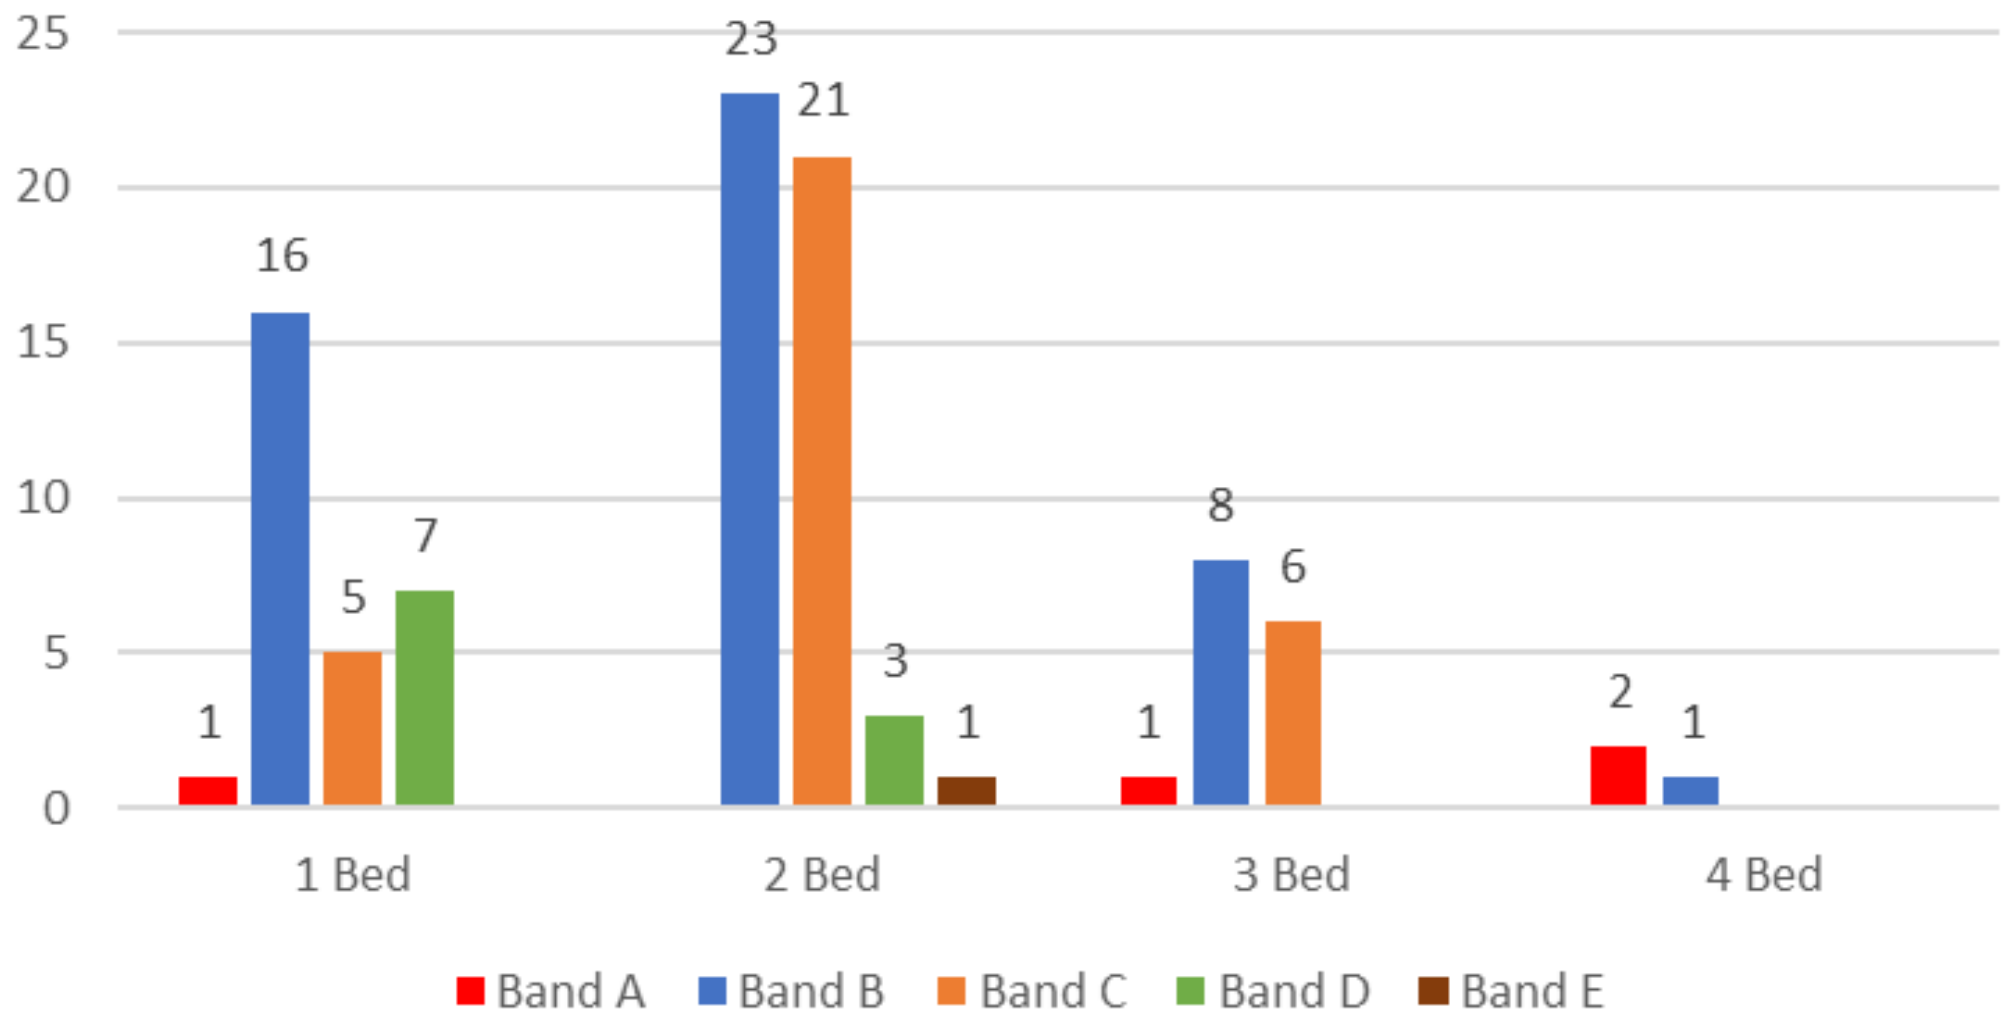

Let Date	Number of Bedrooms	Property Type	Accessibility	Sheltered	Address	Area	Band of Successful Applicant	Band Start Date	Bid Position of Successful Applicant	Number of Bids	Direct Let
22-Jul-21	1	Flat	5-General Needs	N	Guinness Lane	Exeter	Band B	23/01/2019	6	250	N
22-Jul-21	1	Flat	4-Max 3 Steps	N	Gainsborough House	MD_Bampton	Band C	20/09/2018	4	23	N
22-Jul-21	1	Flat	3-Step Free	N	Eaton House	Exeter	Band B	12/11/2019	8	61	N
23-Jul-21	1	Bedsit	3-Step Free	Y	Aldens Road	Exeter	Band D	27/11/2020	3	9	N
23-Jul-21	1	Bungalow	4-Max 3 Steps	Y	Southlands	Exeter	Band B	25/03/2021	6	43	N
29-Jun-21	1	Flat	3-Step Free	Y	Aldens Road	Exeter	Band B	21/02/2019	3	34	Y
16-Jul-21	1	Flat	5-General Needs	N	Thornberry Avenue	Exeter	Band B	06/11/2017	1	131	Y
06-Jul-21	3	House	5-General Needs	N	Guernsey Avenue	Exeter	Band B	29/10/2020	9	202	N
06-Jul-21	3	House	5-General Needs	N	Guernsey Avenue	Exeter	Band B	01/12/2020	13	202	N
06-Jul-21	3	House	5-General Needs	N	Guernsey Avenue	Exeter	Band C	08/09/2020	135	202	N

Number of lets by Number of Bedrooms and Band