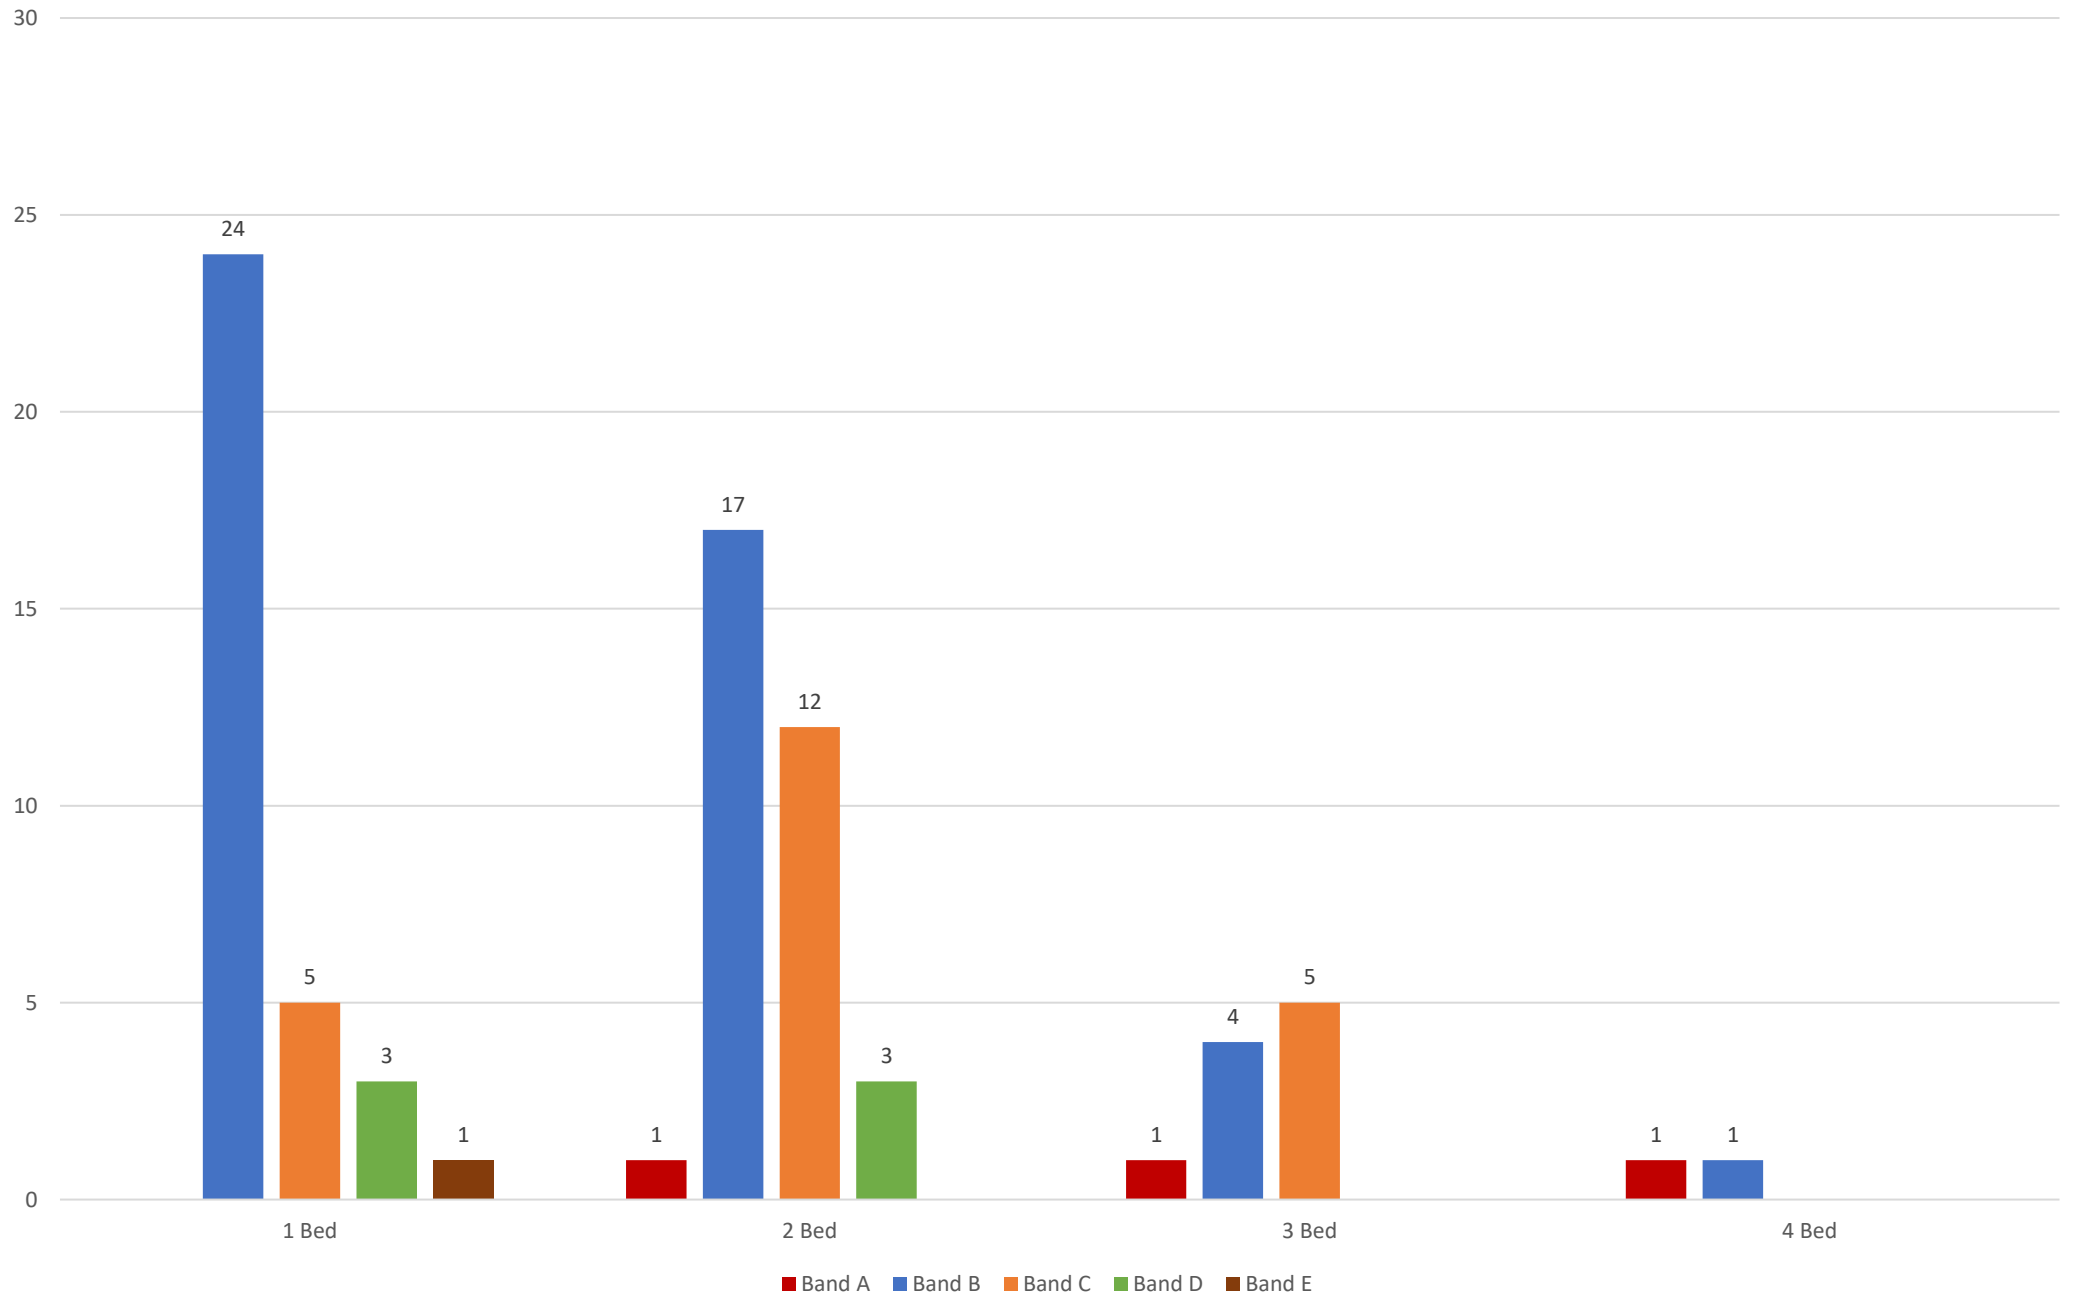

Let Date	Number of Bedrooms	Property Type	Accessibility	Sheltered	Address	Area	Band of Successful Applicant	Band Start Date	Number of Bids	Bid Position	Direct Let
23-May-22	3	House	5-General Needs	N	Myrtle Road	Exeter	Band B	23-Aug-21	226	3	N
24-May-22	2	Maisonette	5-General Needs	N	South Street	Exeter	Band B	31-Jan-22	115	6	N
25-May-22	2	Flat	5-General Needs	N	Mincinglake Road	Exeter	Band B	26-Nov-21	119	1	N
26-May-22	2	Flat	5-General Needs	N	Beacon Avenue	Exeter	Band B	17-Feb-22	19	1	N
27-May-22	1	Flat	5-General Needs	N	Hill Top Road	Exeter	Band B	28-May-21	99	4	N
27-May-22	1	Flat	3-Step Free	N	Vicus House	Exeter	Band B	02-Aug-21	185	13	N
30-May-22	1	Flat	5-General Needs	N	Dart Avenue	Exeter	Band B	28-Mar-19	302	3	N
30-May-22	3	House	4-Max 3 Steps	N	Hawthorn Road	Exeter	Band C	09-Sep-21	233	173	N
30-May-22	1	Flat	5-General Needs	N	Dart Avenue	Exeter	Band B	01-Apr-20	264	11	N
30-May-22	1	Flat	5-General Needs	N	Dart Avenue	Exeter	Band B	28-May-19	255	4	N
30-May-22	3	House	5-General Needs	N	John Levers Way	Exeter	Band A	19-Nov-13	1	1	N
30-May-22	2	Flat	5-General Needs	N	Dart Avenue	Exeter	Band C	16-Jun-21	68	16	N
30-May-22	2	Flat	5-General Needs	N	Dart Avenue	Exeter	Band C	20-Nov-20	57	8	N
31-May-22	3	House	4-Max 3 Steps	N	Kestor Drive	Exeter	Band C	16-Mar-21	234	106	N
31-May-22	2	Flat	5-General Needs	N	Cordery Road	Exeter	Band C	06-Jan-21	65	5	N

Number of lets by Number of Bedrooms and Band