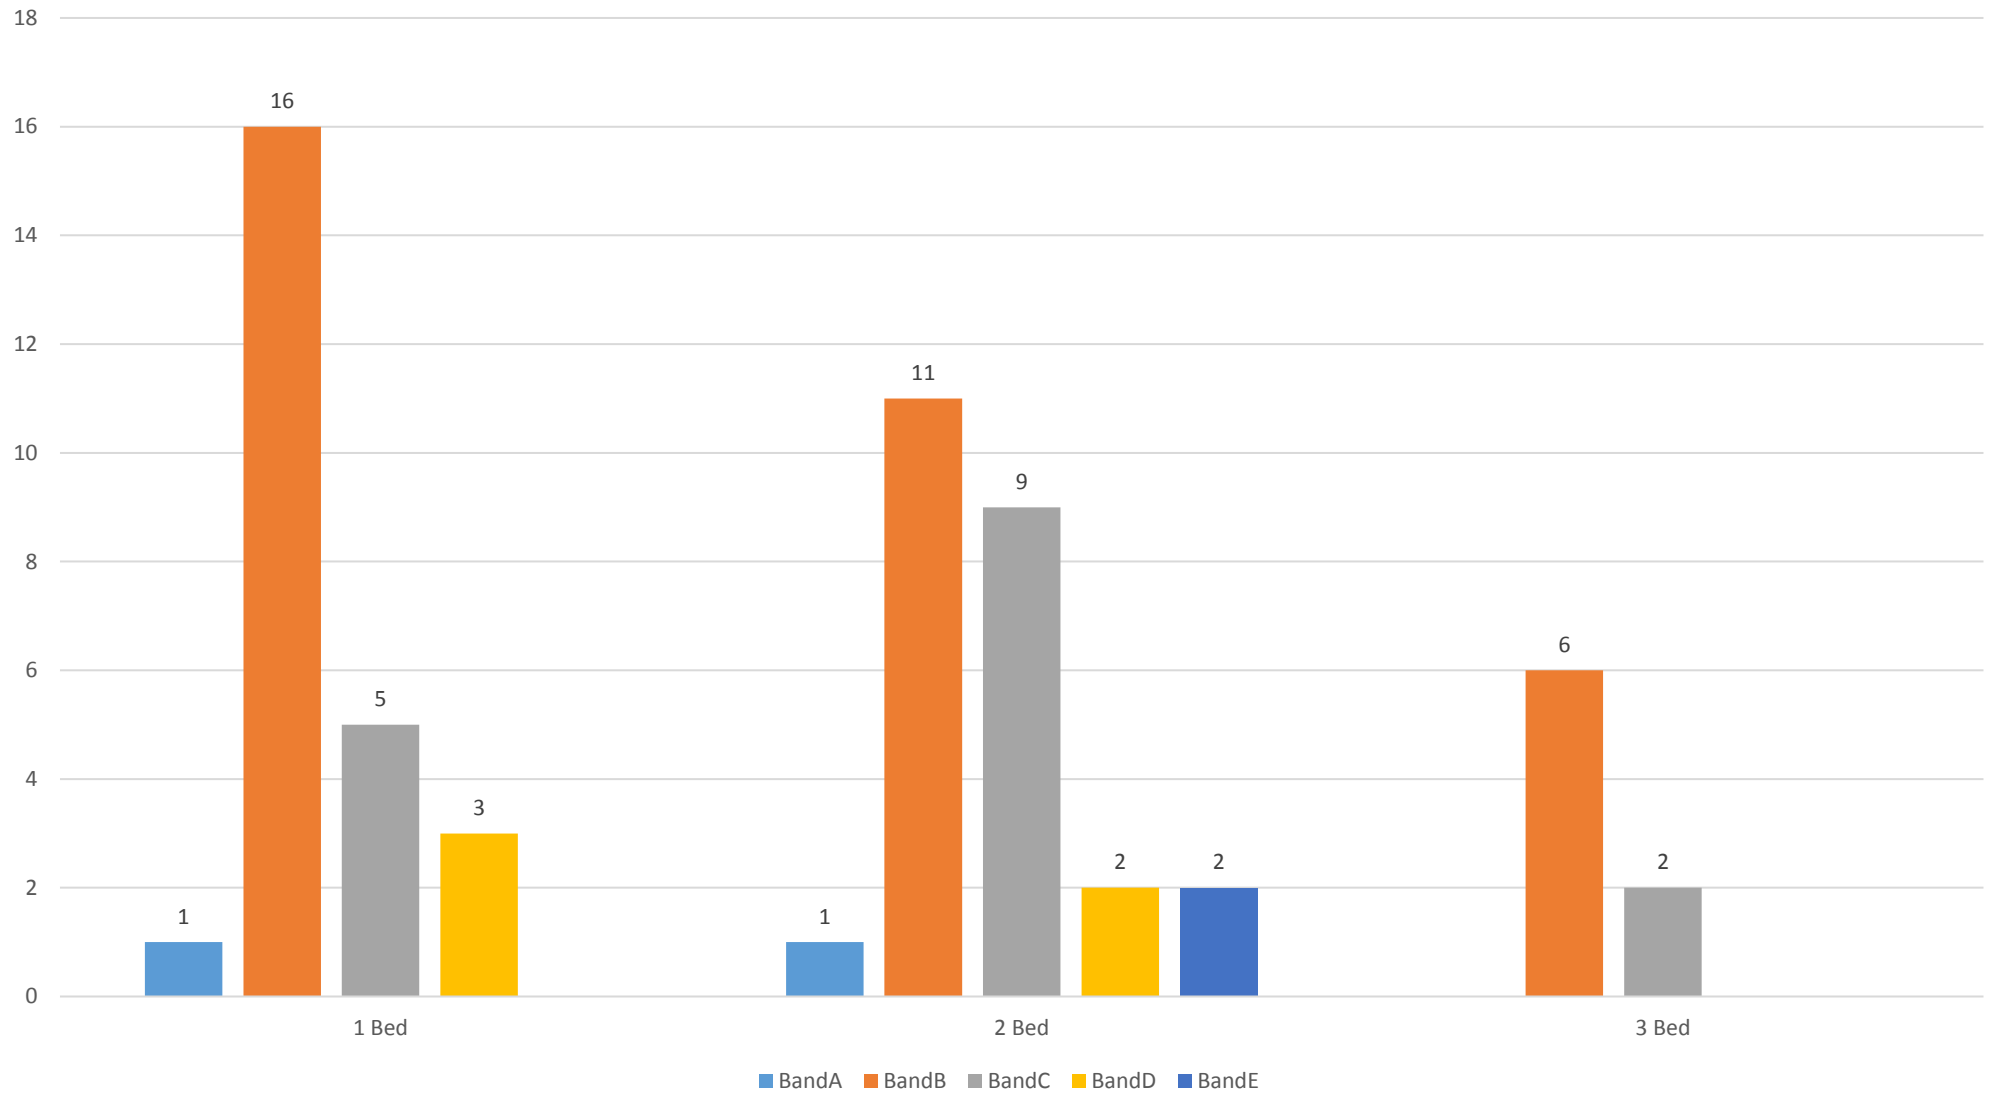

Number of Lets by Number of Bedrooms and Band